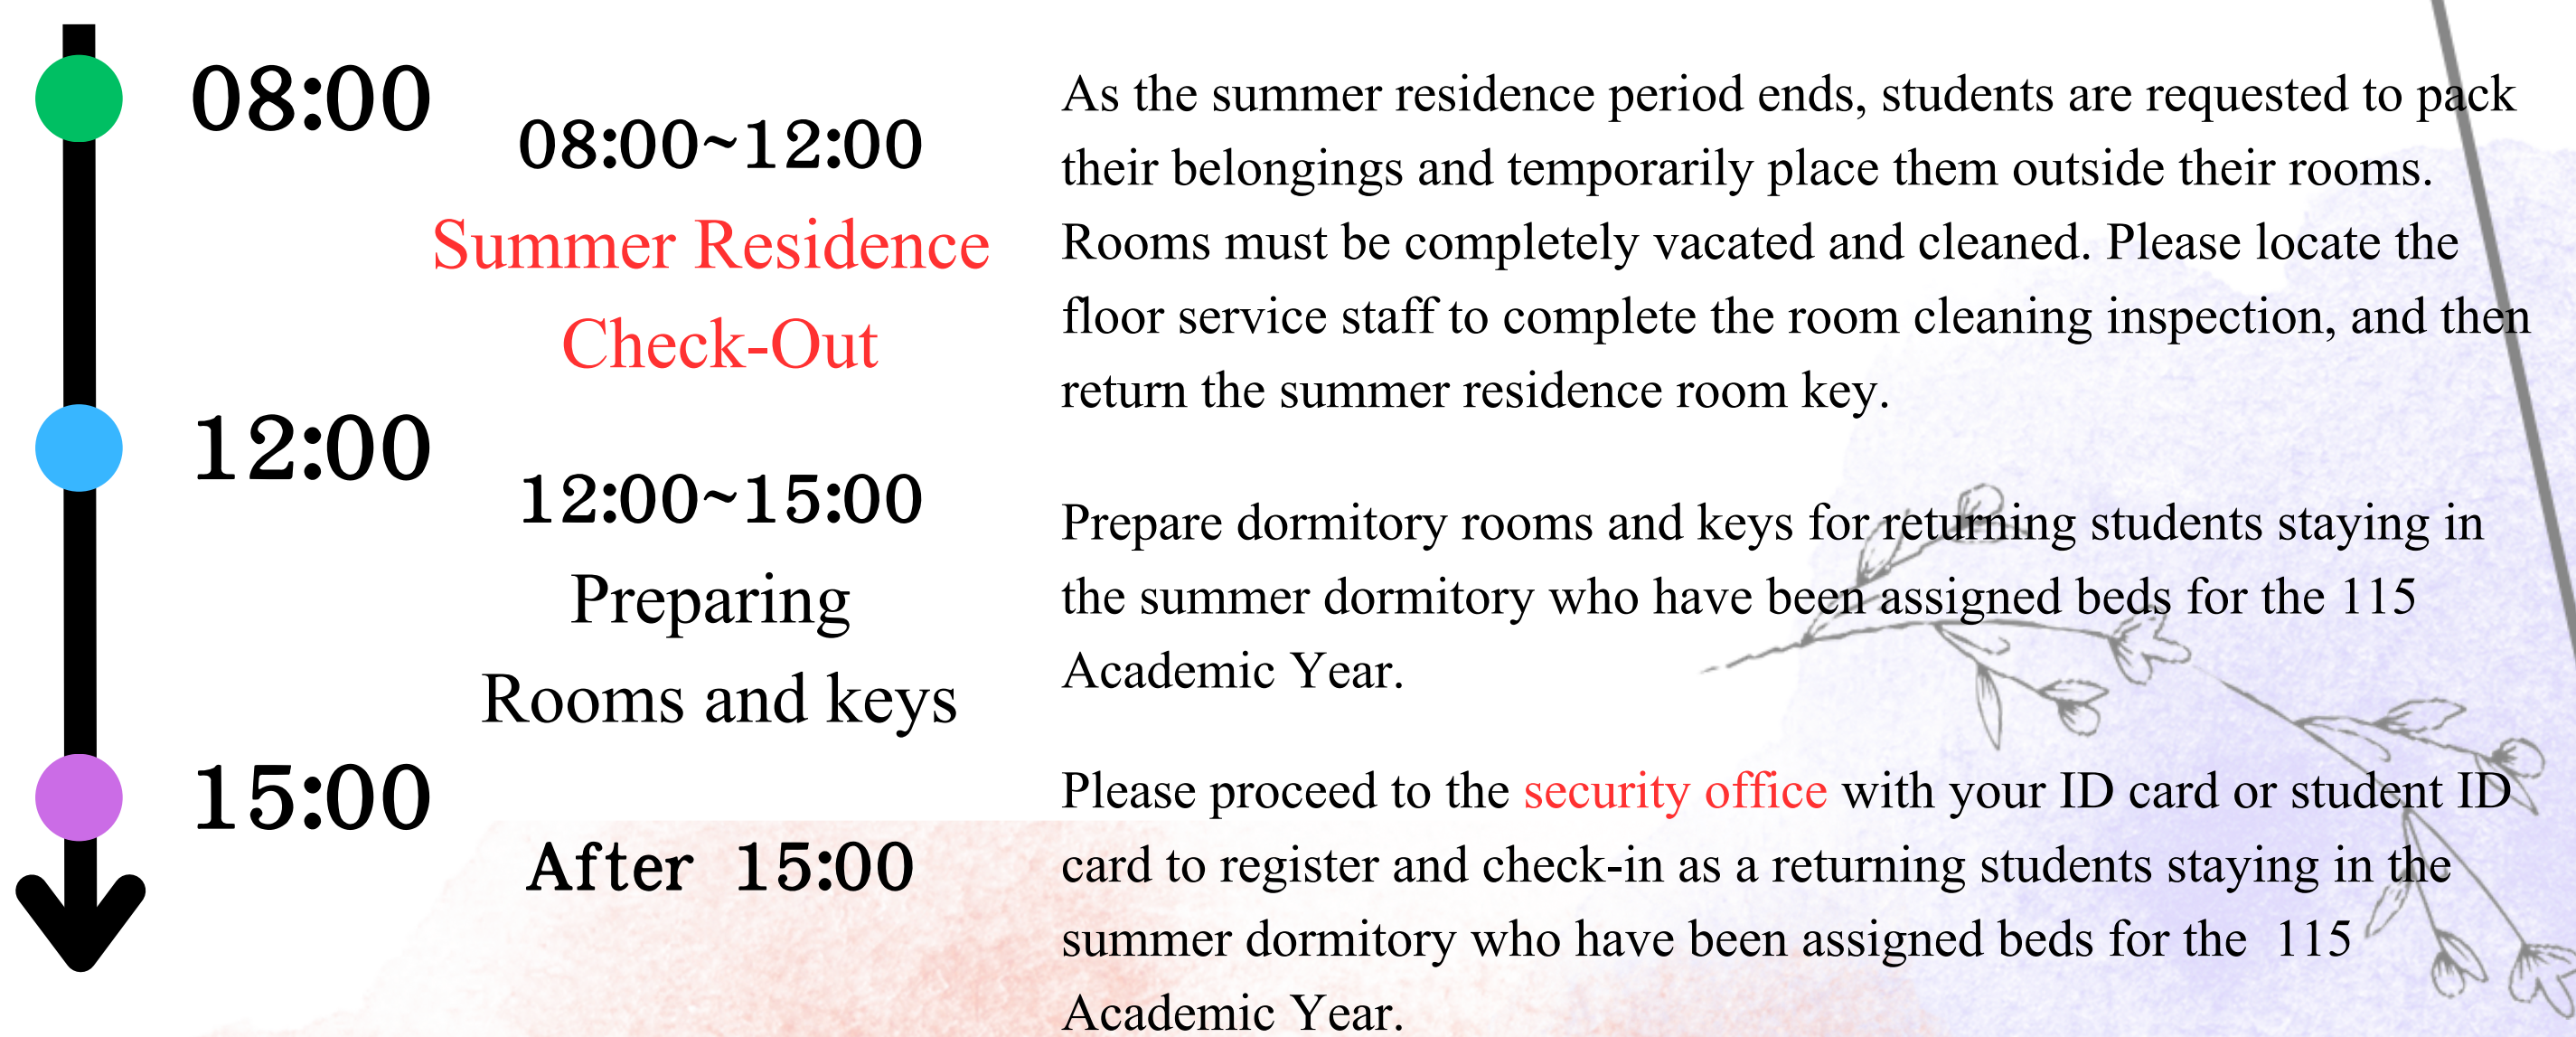

115年暑宿開閉宿暨舊生開宿公告

6 / 28 (日) 暑宿開宿

8 / 22 (六) 暑宿閉宿

8 / 23 (日) 115學年度舊生開宿

15:00起，請持身分證件/學生證至警衛室辦理入住報到

Announcement on Check-In/Out Dates for Summer Residents and Returning Residents for the 115 Academic Year

June 28 (Sun.) - Summer Resident Check-In

August 22 (Sat.) - Summer Residence Check-Out

August 23 (Sun.) - Returning Resident Check-In for the 115 Academic Year

Starting from 03:00pm, please bring your ID card or student ID card to the **security office** to complete the check-in procedure.