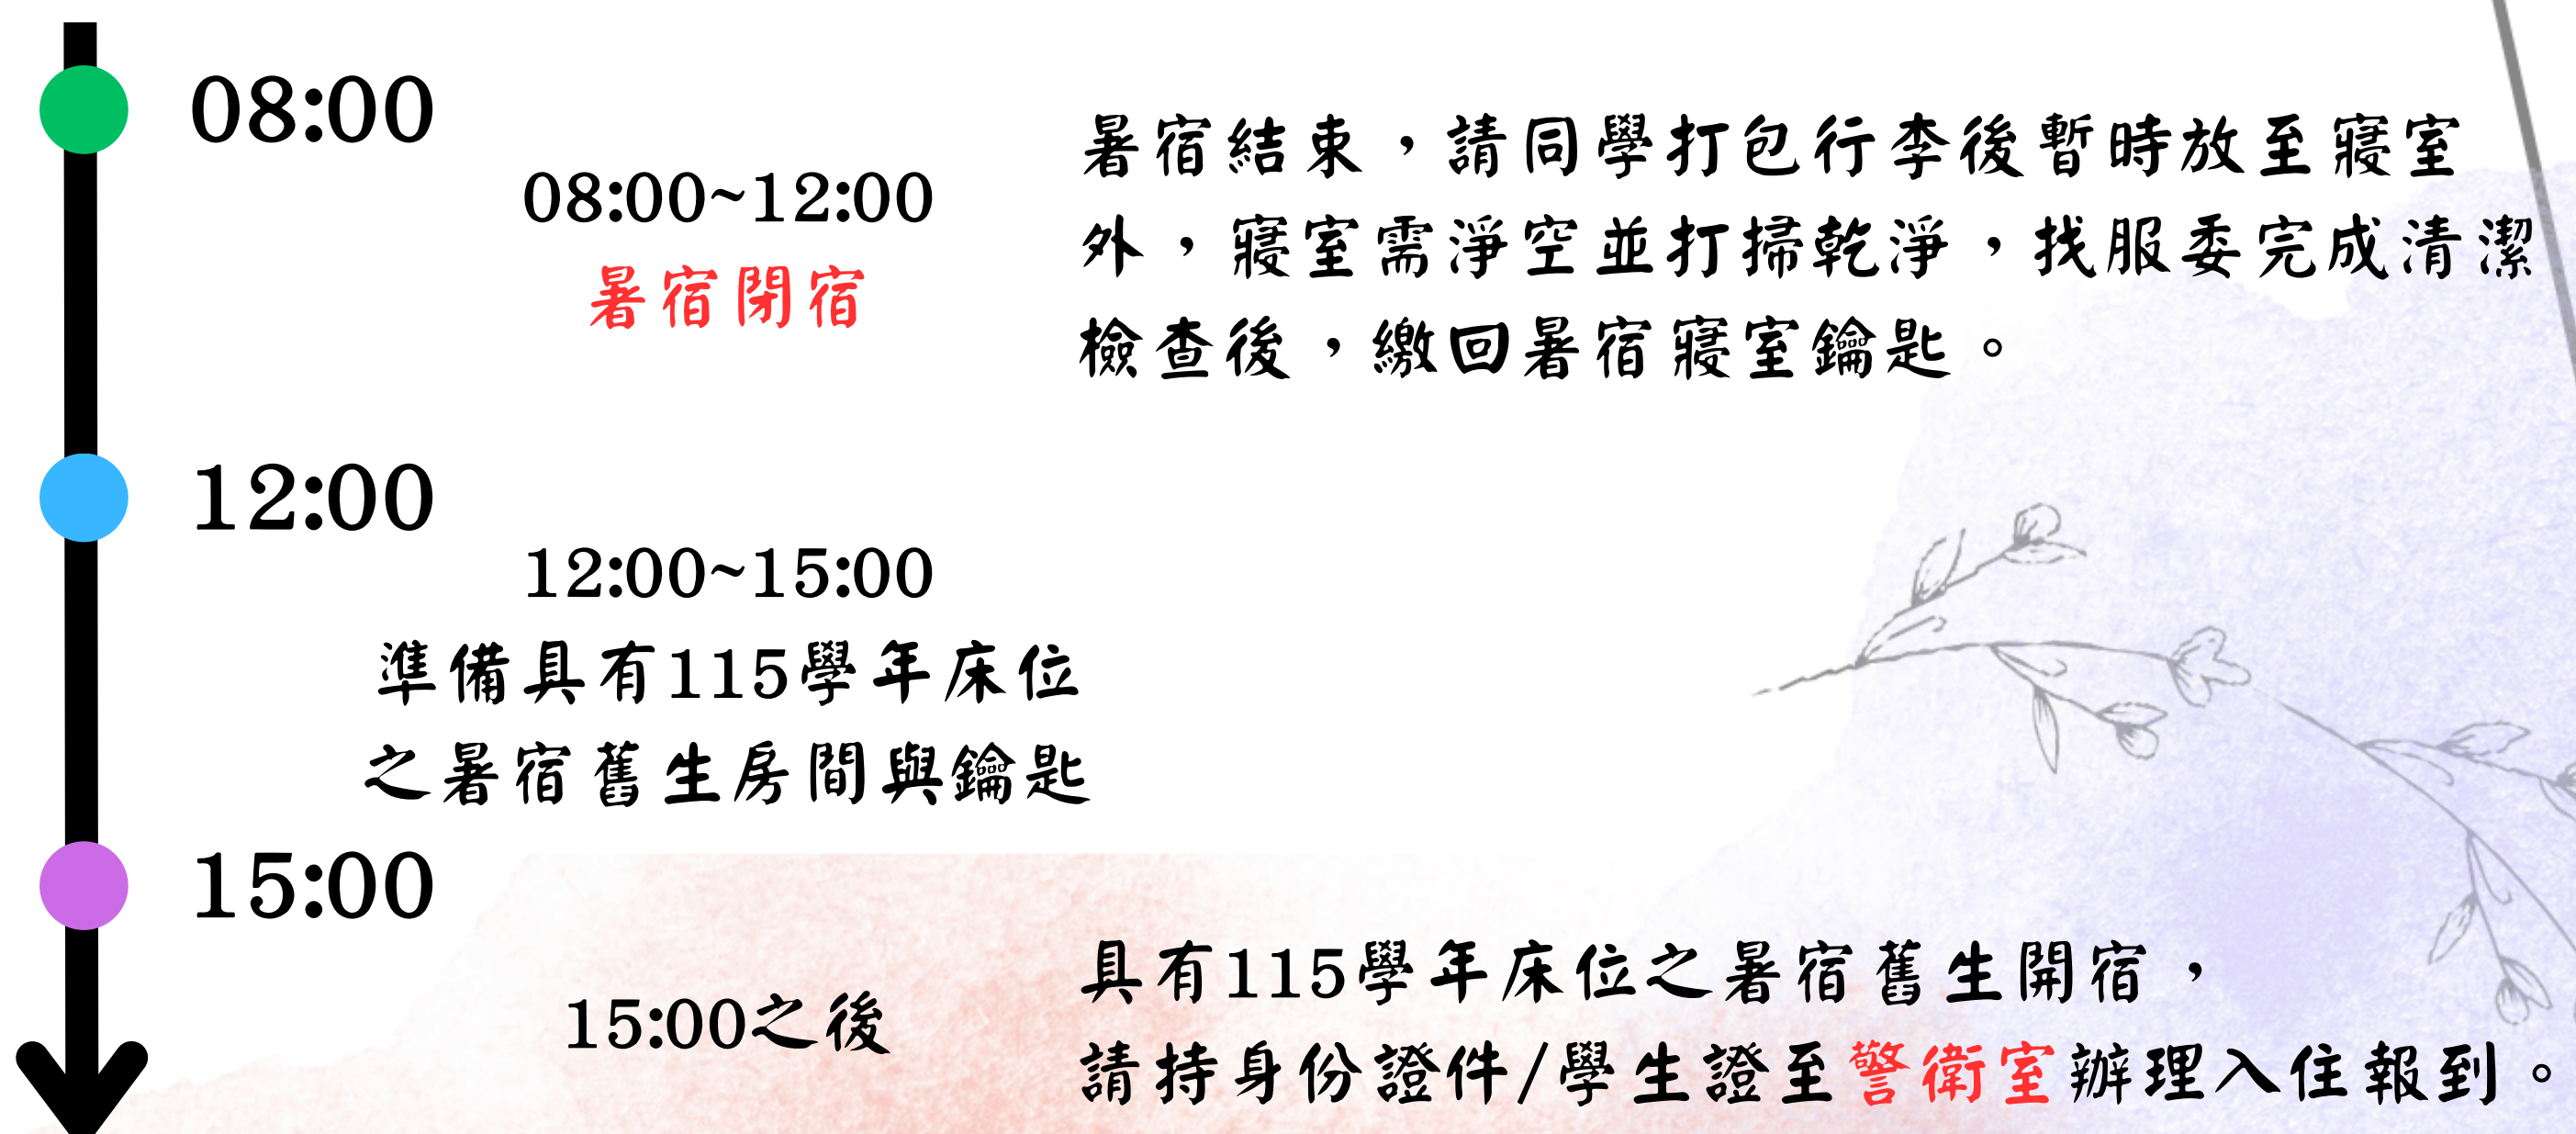

115年暑宿開閉宿暨舊生開宿公告

6 / 28 (日) 暑宿開宿

8 / 22 (六) 暑宿閉宿

8 / 23 (日) 115學年度舊生開宿

15:00起，請持身分證件/學生證至警衛室辦理入住報到

Announcement on Check-In/Out Dates for Summer Residents and Returning Residents for the 115 Academic Year

June 28 (Sun.) - Summer Resident Check-In

August 22 (Sat.) - Summer Residence Check-Out

August 23 (Sun.) - Returning Resident Check-In for the 115 Academic Year

Starting from 03:00pm, please bring your ID card or student ID card to the **security office** to complete the check-in procedure.